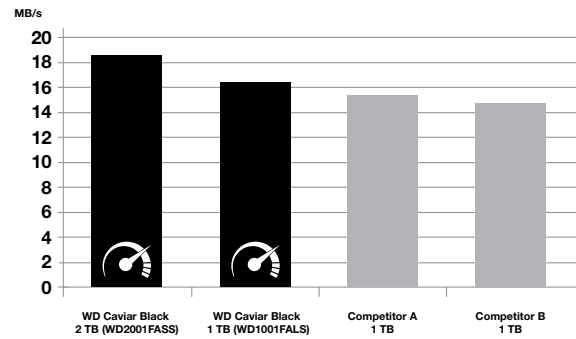

PC Mark Vantage Gaming (MB/s)

Product Specifications

INTERFACE

SATA 6 Gb/s (EX models)
SATA 3 Gb/s (LS models)

FORM FACTOR

3.5-inch

SPIN SPEED

7200 RPM

CACHE

32 MB (AALS, FALS models)
64 MB (FAEX, FASS models)

MODELS

WD5001AALS
WD6401AALS
WD7501AALS
WD1001FALS
WD1002FAEX
WD2001FASS

CAPACITIES

500 GB
640 GB
750 GB
1 TB
2 TB

LIMITED WARRANTY

5 years

WD Caviar Black is part of WD's complete lineup of desktop hard drives.

WD Caviar Blue™
Performance and reliability for everyday computing.

WD Caviar Green™
Cool, quiet, eco-friendly.

WD Caviar Black™
Maximum performance for power computing.

As used for storage capacity, one megabyte (MB) = one million bytes, one gigabyte (GB) = one billion bytes, and one terabyte (TB) = one trillion bytes. Total accessible capacity varies depending on operating environment. As used for transfer rate or interface, megabyte per second (MB/s) = one million bytes per second, and gigabit per second (Gb/s) = one billion bits per second.