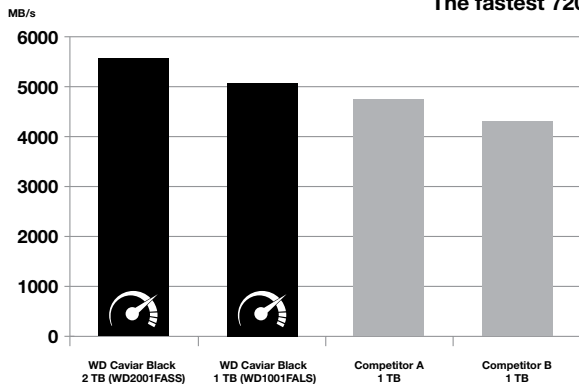

The fastest 7200 RPM hard drive on the planet!

PC Mark Vantage HDD