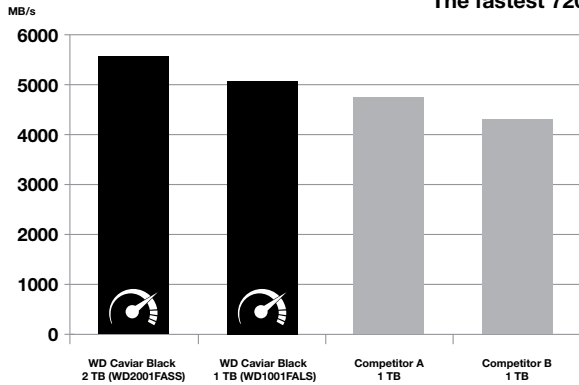

The fastest 7200 RPM hard drive on the planet!

PC Mark Vantage HDD