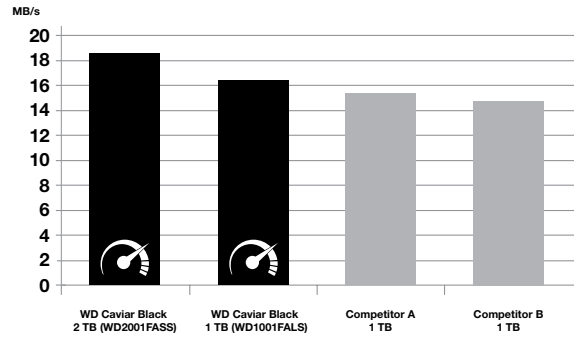

PC Mark Vantage Gaming (MB/s)

Product Specifications

INTERFACE

SATA 6 Gb/s (EX models)
SATA 3 Gb/s (LS models)

FORM FACTOR

3.5-inch

SPIN SPEED

7200 RPM

CACHE

32 MB (AALS, FALS models)
64 MB (FAEX, FASS models)

MODELS

WD5001AALS
WD6401AALS
WD7501AALS
WD1001FALS
WD1002FAEX
WD2001FASS

CAPACITIES

500 GB
640 GB
750 GB
1 TB
2 TB

LIMITED WARRANTY

5 years

WD Caviar Black is part of WD's complete lineup of desktop hard drives.

WD Caviar Blue™
Performance and reliability for everyday computing.

WD Caviar Green™
Cool, quiet, eco-friendly.

WD Caviar Black™
Maximum performance for power computing.

As used for storage capacity, one megabyte (MB) = one million bytes, one gigabyte (GB) = one billion bytes, and one terabyte (TB) = one trillion bytes. Total accessible capacity varies depending on operating environment. As used for transfer rate or interface, megabyte per second (MB/s) = one million bytes per second, and gigabit per second (Gb/s) = one billion bits per second.